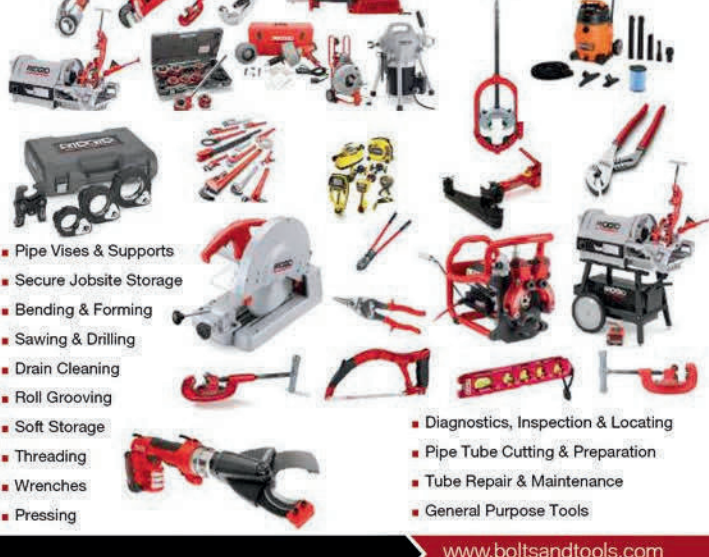

RIDGID PROFESSIONAL TOOLS